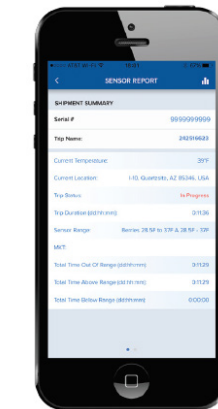

## Température et localisation en temps réel

[Emerson.com/oversight](http://Emerson.com/oversight)

## Rapport Email

**EMERSON GO Alert Notification**

**Event:** Alert! The temperature is too low. Immediate action is required to prevent damage to your product.  
**GO #:** 8805403865  
**Trip Name:** XB85TUF0H96  
**Location:** 5 Allée du Moulin Rouge, 33120 Arcachon, France

[Click here to go to Oversight](#)

**Alert Details**

<b>Alert Time:</b>
12/28/2018 11:54 PM Central European Standard Time
12/28/2018 10:54 PM UTC Time
<b>Alert Level:</b>
Level 3
<b>Alert Temperature:</b>
13.5°C (normal 14.1°C to 17.9°C)
9.2°C (Current)
20.7°C (MKT)
<b>Sensor Range:</b>
Test Temperature
<b>Time Out of Range:</b>
471:57 Total
321:03 Above
150:54 Below
<b>Alert Counts:</b>
4 High Critical
1 Low Critical