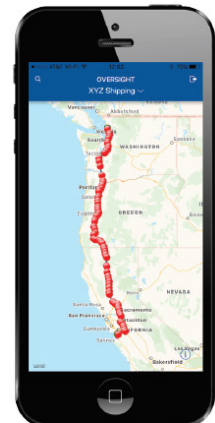

Détail carte

Oversight mobile app

Download on the **App Store**

GET IT ON **Google Play**

TILT-IMPORT : ZI Saint Mathieu - 5, rue des Garennes
F-78550 - HOUDAN
S.A.S au capital de 40 000 Euros
Tél: +33 1 34 87 75 89 | Fax: +33 1 34 87 60 21
contact@tilt-import.com | www.tilt-import.com